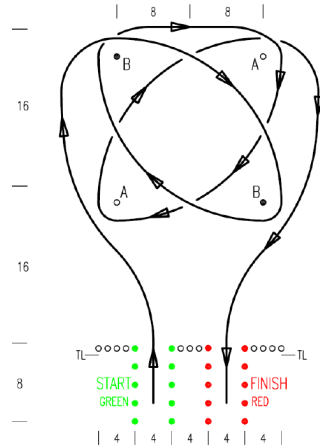

ATOM

Timing line (0.5 - 1m) TL
Length 44m
Width 24m

TRIPLE LOOP

Timing line (0.5 - 1m) TL
Length 44m
Width 24m

BUTTERFLY

Timing line (0.5 - 1m) TL
Length 40m
Width 20m

MANOEUVRING

Timing line (0.5 - 1m) TL
Length 44m
Width 20m

MULTIPLE LOOP

Timing line (0.5 - 1m) TL
Length 30m
Width 20m

REVERSE LAZY EIGHT

Timing line (0.5 - 1m) TL
Length 35m
Width 20m

CRAZY SQUARE

Timing line (0.5 - 1m) TL
Length 40m
Width 20m

PLUMB CRAZY

Timing line (0.5 - 1m) TL
Length 40m
Width 20m

NUCLEUS

Timing line (0.5 - 1m) TL
Length 44m
Width 24m

NOUGHTS & CROSSES

Timing line (0.5 - 1m) TL
Length 36.6m
Width 20m

TRY ANGLES

Timing line (0.5 - 1m) TL
Length 35m
Width 24m

DOUBLE LOOP

Timing line (0.5 - 1m) TL
Length 32m
Width 24m

OPEN SLALOM

Timing line (0.5 - 1m) TL
Length 64m
Width 25m

OFFCENTRIC

Timing line (0.5 - 1m) TL
Length 78m
Width 20m

HOPSCOTCH

Timing line (0.5 - 1m) TL
 Length 78m
 Width 20m

CROSSOVER

Timing line (0.5 - 1m) TL
 Length 64m
 Width 20m