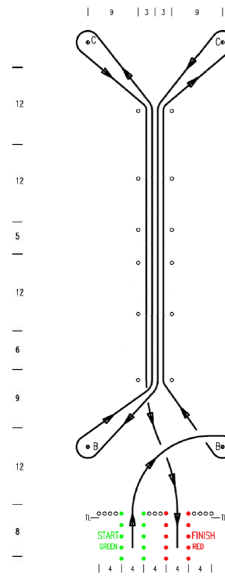

LONG CORRIDOR