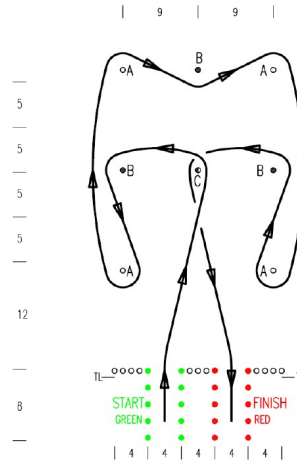

ATOM

Timing line (0.5 - 1m) TL
Length 44m
Width 24m

TRIPLE LOOP

Timing line (0.5 - 1m) TL
Length 44m
Width 24m

BUTTERFLY

Timing line (0.5 - 1m) TL
Length 40m
Width 20m

MANOEUVRING

Timing line (0.5 - 1m) TL
Length 44m
Width 20m

MULTIPLE LOOP

Timing line (0.5 - 1m) TL
Length 30m
Width 20m

REVERSE LAZY EIGHT

Timing line (0.5 - 1m) TL
Length 35m
Width 20m

CRAZY SQUARE

Timing line (0.5 - 1m) TL
Length 40m
Width 20m

PLUMB CRAZY

Timing line (0.5 - 1m) TL
Length 40m
Width 20m

NUCLEUS

Timing line (0.5 - 1m) TL
Length 44m
Width 24m

NOUGHTS & CROSSES

Timing line (0.5 - 1m) TL
Length 36.6m
Width 20m

TRY ANGLES

Timing line (0.5 - 1m) TL
Length 35m
Width 24m

DOUBLE LOOP

Timing line (0.5 - 1m) TL
Length 32m
Width 24m

OPEN SLALOM

Timing line (0.5 - 1m) TL
Length 64m
Width 25m

OFFCENTRIC

Timing line (0.5 - 1m) TL
Length 78m
Width 20m

HOPSCOTCH

Timing line (0.5 - 1m) TL
 Length 78m
 Width 20m

CROSSOVER

Timing line (0.5 - 1m) TL
 Length 64m
 Width 20m