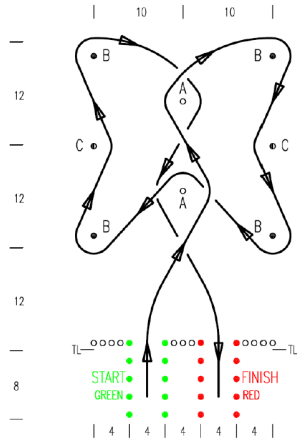

ATOM

Timing line (0.5 - 1m) TL
Length 44m
Width 24m

TRIPLE LOOP

Timing line (0.5 - 1m) TL
Length 44m
Width 24m

BUTTERFLY

Timing line (0.5 - 1m) TL
Length 40m
Width 20m

MANOEUVRING

Timing line (0.5 - 1m) TL
Length 44m
Width 20m

MULTIPLE LOOP

Timing line (0.5 - 1m) TL
Length 30m
Width 20m

REVERSE LAZY EIGHT

Timing line (0.5 - 1m) TL
Length 35m
Width 20m

CRAZY SQUARE

Timing line (0.5 - 1m) TL
Length 40m
Width 20m

PLUMB CRAZY

Timing line (0.5 - 1m) TL
Length 40m
Width 20m

NUCLEUS

Timing line (0.5 - 1m) TL
Length 44m
Width 24m

NOUGHTS & CROSSES

Timing line (0.5 - 1m) TL
Length 36.6m
Width 20m

TRY ANGLES

Timing line (0.5 - 1m) TL
Length 35m
Width 24m

DOUBLE LOOP

Timing line (0.5 - 1m) TL
Length 32m
Width 24m

OPEN SLALOM

Timing line (0.5 - 1m) TL
Length 64m
Width 25m

OFFCENTRIC

Timing line (0.5 - 1m) TL
Length 78m
Width 20m

HOPSCOTCH

Timing line (0.5 - 1m) TL
 Length 78m
 Width 20m

CROSSOVER

Timing line (0.5 - 1m) TL
 Length 64m
 Width 20m