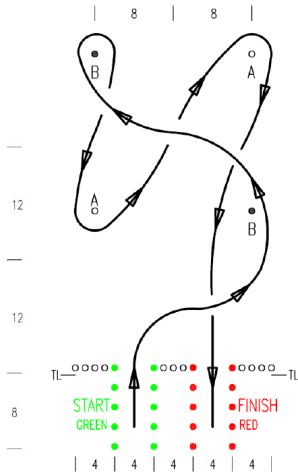

ATOM

Timing line (0.5 - 1m) TL
Length 44m
Width 24m

TRIPLE LOOP

Timing line (0.5 - 1m) TL
Length 44m
Width 24m

BUTTERFLY

Timing line (0.5 - 1m) TL
Length 40m
Width 20m

MANOEUVRING

Timing line (0.5 - 1m) TL
Length 44m
Width 20m

MULTIPLE LOOP

Timing line (0.5 - 1m) TL
Length 30m
Width 20m

REVERSE LAZY EIGHT

Timing line (0.5 - 1m) TL
Length 35m
Width 20m

CRAZY SQUARE

Timing line (0.5 - 1m) TL
Length 40m
Width 20m

PLUMB CRAZY

Timing line (0.5 - 1m) TL
Length 40m
Width 20m

NUCLEUS

Timing line (0.5 - 1m) TL
Length 44m
Width 24m

NOUGHTS & CROSSES

Timing line (0.5 - 1m) TL
Length 36.6m
Width 20m

TRY ANGLES

Timing line (0.5 - 1m) TL
Length 35m
Width 24m

DOUBLE LOOP

Timing line (0.5 - 1m) TL
Length 32m
Width 24m

OPEN SLALOM

Timing line (0.5 - 1m) TL
Length 64m
Width 25m

OFFCENTRIC

Timing line (0.5 - 1m) TL
Length 78m
Width 20m

HOPSCOTCH

Timing line (0.5 - 1m) TL
 Length 78m
 Width 20m

CROSSOVER

Timing line (0.5 - 1m) TL
 Length 64m
 Width 20m