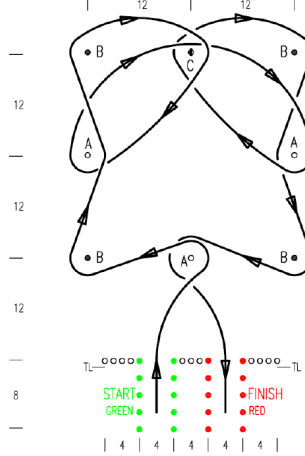

NUCLEUS

Timing line (0.5 - 1m) TL
Length 44m
Width 24m

NOUGHTS & CROSSES

Timing line (0.5 - 1m) TL
Length 36.6m
Width 20m

TRY ANGLES

Timing line (0.5 - 1m) TL
Length 35m
Width 24m

DOUBLE LOOP

Timing line (0.5 - 1m) TL
Length 32m
Width 24m

GABLES

Timing line (0.5 - 1m) TL
Length 44m
Width 24m

DOUBLE BONE

Timing line (0.5 - 1m) TL
Length 44m
Width 24m

GABLE SLALOM

Timing line (0.5 - 1m) TL
Length 44m
Width 24m

TWISTER

Timing line (0.5 - 1m) TL
Length 50m
Width 36m

OPEN SLALOM

Timing line (0.5 - 1m) TL
Length 64m
Width 25m

OFFCENTRIC

Timing line (0.5 - 1m) TL
Length 78m
Width 20m

HOPSCOTCH

Timing line (0.5 - 1m) TL
 Length 78m
 Width 20m

CROSSOVER

Timing line (0.5 - 1m) TL
 Length 64m
 Width 20m

GATE SLALOM

Timing line (0.5 - 1m) TL
 Length 64m
 Width 20m

ECCENTRIC

Timing line (0.5 - 1m) TL
 Length 76m
 Width 20m

LONG CORRIDOR

Field corridor (D) shall be colour A.
 Timing line (0.5 - 1m) TL
 Length 96m
 Width 24m