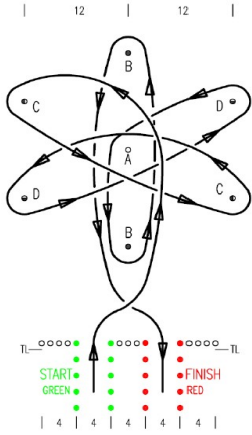

ATOM

Timing line (0.5 - 1m) TL
Length 44m
Width 24m

TRIPLE LOOP

Timing line (0.5 - 1m) TL
Length 44m
Width 24m

BUTTERFLY

Timing line (0.5 - 1m) TL
Length 40m
Width 20m

MANOEUVRING

Timing line (0.5 - 1m) TL
Length 44m
Width 20m

MULTIPLE LOOP

Timing line (0.5 - 1m) TL
Length 30m
Width 20m

REVERSE LAZY EIGHT

Timing line (0.5 - 1m) TL
Length 35m
Width 20m

CRAZY SQUARE

Timing line (0.5 - 1m) TL
Length 40m
Width 20m

PLUMB CRAZY

Timing line (0.5 - 1m) TL
Length 40m
Width 20m

NUCLEUS

Timing line (0.5 - 1m) TL
Length 44m
Width 24m

NOUGHTS & CROSSES

Timing line (0.5 - 1m) TL
Length 36.6m
Width 20m

TRY ANGLES

Timing line (0.5 - 1m) TL
Length 35m
Width 24m

DOUBLE LOOP

Timing line (0.5 - 1m) TL
Length 32m
Width 24m

OPEN SLALOM

Timing line (0.5 - 1m) TL
Length 64m
Width 25m

OFFCENTRIC

Timing line (0.5 - 1m) TL
Length 78m
Width 20m

HOPSCOTCH

Timing line (0.5 - 1m) TL
 Length 78m
 Width 20m

CROSSOVER

Timing line (0.5 - 1m) TL
 Length 64m
 Width 20m