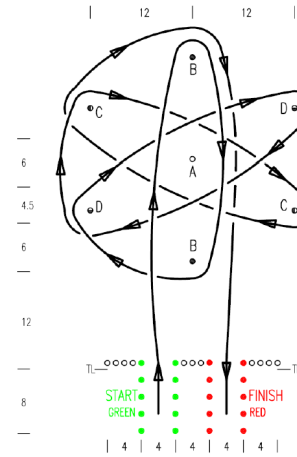

ATOM

Timing line (0.5 - 1m) TL
Length 44m
Width 24m

TRIPLE LOOP

Timing line (0.5 - 1m) TL
Length 44m
Width 24m

BUTTERFLY

Timing line (0.5 - 1m) TL
Length 40m
Width 20m

MANOEUVRING

Timing line (0.5 - 1m) TL
Length 44m
Width 20m

MULTIPLE LOOP

Timing line (0.5 - 1m) TL
Length 30m
Width 20m

REVERSE LAZY EIGHT

Timing line (0.5 - 1m) TL
Length 35m
Width 20m

CRAZY SQUARE

Timing line (0.5 - 1m) TL
Length 40m
Width 20m

PLUMB CRAZY

Timing line (0.5 - 1m) TL
Length 40m
Width 20m

NUCLEUS

Timing line (0.5 - 1m) TL
Length 44m
Width 24m

NOUGHTS & CROSSES

Timing line (0.5 - 1m) TL
Length 36.6m
Width 20m

TRY ANGLES

Timing line (0.5 - 1m) TL
Length 35m
Width 24m

DOUBLE LOOP

Timing line (0.5 - 1m) TL
Length 32m
Width 24m

OPEN SLALOM

Timing line (0.5 - 1m) TL
Length 64m
Width 25m

OFFCENTRIC

Timing line (0.5 - 1m) TL
Length 78m
Width 20m

HOPSCOTCH

Timing line (0.5 - 1m) TL
 Length 78m
 Width 20m

CROSSOVER

Timing line (0.5 - 1m) TL
 Length 64m
 Width 20m