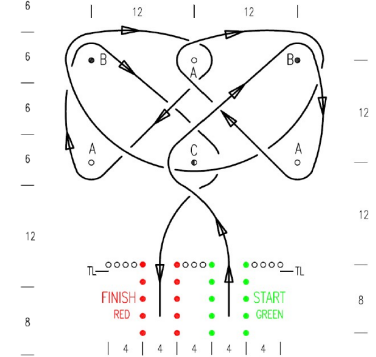

MULTIPLE LOOP

Timing line (0.5 - 1m) TL
Length 30m
Width 20m

REVERSE LAZY EIGHT

Timing line (0.5 - 1m) TL
Length 35m
Width 20m

CRAZY SQUARE

Timing line (0.5 - 1m) TL
Length 40m
Width 20m

PLUMB CRAZY

Timing line (0.5 - 1m) TL
Length 40m
Width 20m

NUCLEUS

Timing line (0.5 - 1m) TL
Length 44m
Width 24m

NOUGHTS & CROSSES

Timing line (0.5 - 1m) TL
Length 36.6m
Width 20m

TRY ANGLES

Timing line (0.5 - 1m) TL
Length 35m
Width 24m

DOUBLE LOOP

Timing line (0.5 - 1m) TL
Length 32m
Width 24m

GABLES

Timing line (0.5 - 1m) TL
Length 44m
Width 24m

DOUBLE BONE

Timing line (0.5 - 1m) TL
Length 44m
Width 24m

GABLE SLALOM

Timing line (0.5 - 1m) TL
Length 44m
Width 24m

TWISTER

Timing line (0.5 - 1m) TL
Length 50m
Width 36m

OPEN SLALOM

Timing line (0.5 - 1m) TL
Length 64m
Width 25m

OFFCENTRIC

Timing line (0.5 - 1m) TL
Length 78m
Width 20m

HOPSCOTCH

Timing line (0.5 - 1m) TL
 Length 78m
 Width 20m

CROSSOVER

Timing line (0.5 - 1m) TL
 Length 64m
 Width 20m