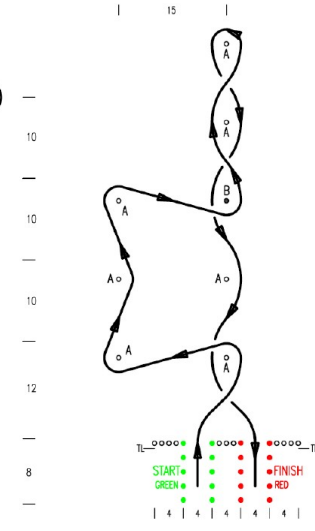

ATOM

Timing line (0.5 - 1m) TL
Length 44m
Width 24m

TRIPLE LOOP

Timing line (0.5 - 1m) TL
Length 44m
Width 24m

BUTTERFLY

Timing line (0.5 - 1m) TL
Length 40m
Width 20m

MANOEUVRING

Timing line (0.5 - 1m) TL
Length 44m
Width 20m

NUCLEUS

Timing line (0.5 - 1m) TL
Length 44m
Width 24m

NOUGHTS & CROSSES

Timing line (0.5 - 1m) TL
Length 36.6m
Width 20m

TRY ANGLES

Timing line (0.5 - 1m) TL
Length 35m
Width 24m

DOUBLE LOOP

Timing line (0.5 - 1m) TL
Length 32m
Width 24m

GABLES

Timing line (0.5 - 1m) TL
Length 44m
Width 24m

DOUBLE BONE

Timing line (0.5 - 1m) TL
Length 44m
Width 24m

GABLE SLALOM

Timing line (0.5 - 1m) TL
Length 44m
Width 24m

TWISTER

Timing line (0.5 - 1m) TL
Length 50m
Width 36m

OPEN SLALOM

Timing line (0.5 - 1m) TL
Length 64m
Width 25m

OFFCENTRIC

Timing line (0.5 - 1m) TL
Length 78m
Width 20m

HOPSCOTCH

Timing line (0.5 - 1m) TL
 Length 78m
 Width 20m

CROSSOVER

Timing line (0.5 - 1m) TL
 Length 64m
 Width 20m