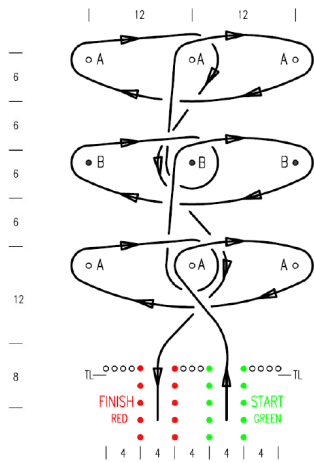

ATOM

Timing line (0.5 - 1m) TL
Length 44m
Width 24m

TRIPLE LOOP

Timing line (0.5 - 1m) TL
Length 44m
Width 24m

BUTTERFLY

Timing line (0.5 - 1m) TL
Length 40m
Width 20m

MANOEUVRING

Timing line (0.5 - 1m) TL
Length 44m
Width 20m

MULTIPLE LOOP

Timing line (0.5 - 1m) TL
Length 30m
Width 20m

REVERSE LAZY EIGHT

Timing line (0.5 - 1m) TL
Length 35m
Width 20m

CRAZY SQUARE

Timing line (0.5 - 1m) TL
Length 40m
Width 20m

PLUMB CRAZY

Timing line (0.5 - 1m) TL
Length 40m
Width 20m

NUCLEUS

Timing line (0.5 - 1m) TL
Length 44m
Width 24m

NOUGHTS & CROSSES

Timing line (0.5 - 1m) TL
Length 36.6m
Width 20m

TRY ANGLES

Timing line (0.5 - 1m) TL
Length 35m
Width 24m

DOUBLE LOOP

Timing line (0.5 - 1m) TL
Length 32m
Width 24m

OPEN SLALOM

Timing line (0.5 - 1m) TL
Length 64m
Width 25m

OFFCENTRIC

Timing line (0.5 - 1m) TL
Length 78m
Width 20m

HOPSCOTCH

Timing line (0.5 - 1m) TL
 Length 78m
 Width 20m

CROSSOVER

Timing line (0.5 - 1m) TL
 Length 64m
 Width 20m