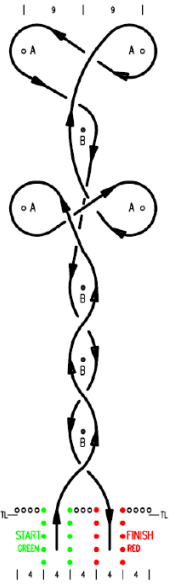

HOPSCOTCH

Timing line (0.5 - 1m) TL
Length 78m
Width 20m