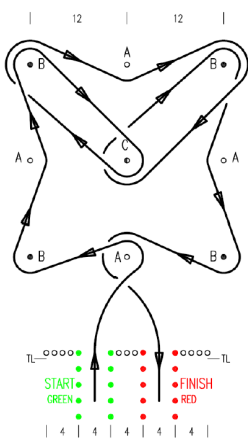

MULTIPLE LOOP

Timing line (0.5 - 1m) TL
Length 30m
Width 20m

REVERSE LAZY EIGHT

Timing line (0.5 - 1m) TL
Length 35m
Width 20m

CRAZY SQUARE

Timing line (0.5 - 1m) TL
Length 40m
Width 20m

PLUMB CRAZY

Timing line (0.5 - 1m) TL
Length 40m
Width 20m

NUCLEUS

Timing line (0.5 - 1m) TL
Length 44m
Width 24m

NOUGHTS & CROSSES

Timing line (0.5 - 1m) TL
Length 36.6m
Width 20m

TRY ANGLES

Timing line (0.5 - 1m) TL
Length 35m
Width 24m

DOUBLE LOOP

Timing line (0.5 - 1m) TL
Length 32m
Width 24m

GABLES

Timing line (0.5 - 1m) TL
Length 44m
Width 24m

DOUBLE BONE

Timing line (0.5 - 1m) TL
Length 44m
Width 24m

GABLE SLALOM

Timing line (0.5 - 1m) TL
Length 44m
Width 24m

TWISTER

Timing line (0.5 - 1m) TL
Length 50m
Width 36m

OPEN SLALOM

Timing line (0.5 - 1m) TL
Length 64m
Width 25m

OFFCENTRIC

Timing line (0.5 - 1m) TL
Length 78m
Width 20m

HOPSCOTCH

Timing line (0.5 - 1m) TL
 Length 78m
 Width 20m

CROSSOVER

Timing line (0.5 - 1m) TL
 Length 64m
 Width 20m