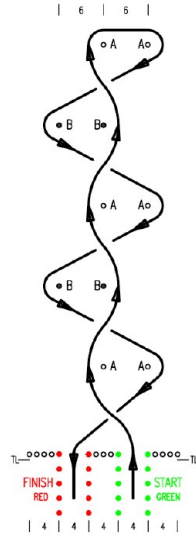

GATE SLALOM

Timing line (0.5 - 1m) TL
Length 64m
Width 20m