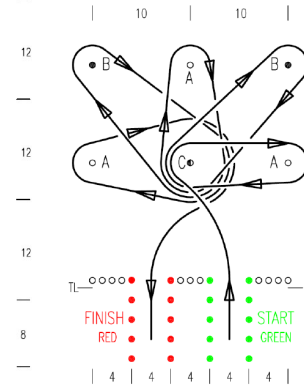

ATOM

Timing line (0.5 - 1m) TL
Length 44m
Width 24m

TRIPLE LOOP

Timing line (0.5 - 1m) TL
Length 44m
Width 24m

BUTTERFLY

Timing line (0.5 - 1m) TL
Length 40m
Width 20m

MANOEUVRING

Timing line (0.5 - 1m) TL
Length 44m
Width 20m

MULTIPLE LOOP

Timing line (0.5 - 1m) TL
Length 30m
Width 20m

REVERSE LAZY EIGHT

Timing line (0.5 - 1m) TL
Length 35m
Width 20m

CRAZY SQUARE

Timing line (0.5 - 1m) TL
Length 40m
Width 20m

PLUMB CRAZY

Timing line (0.5 - 1m) TL
Length 40m
Width 20m

NUCLEUS

Timing line (0.5 - 1m) TL
Length 44m
Width 24m

NOUGHTS & CROSSES

Timing line (0.5 - 1m) TL
Length 36.6m
Width 20m

TRY ANGLES

Timing line (0.5 - 1m) TL
Length 35m
Width 24m

DOUBLE LOOP

Timing line (0.5 - 1m) TL
Length 32m
Width 24m

OPEN SLALOM

Timing line (0.5 - 1m) TL
Length 64m
Width 25m

OFFCENTRIC

Timing line (0.5 - 1m) TL
Length 78m
Width 20m

HOPSCOTCH

Timing line (0.5 - 1m) TL
 Length 78m
 Width 20m

CROSSOVER

Timing line (0.5 - 1m) TL
 Length 64m
 Width 20m