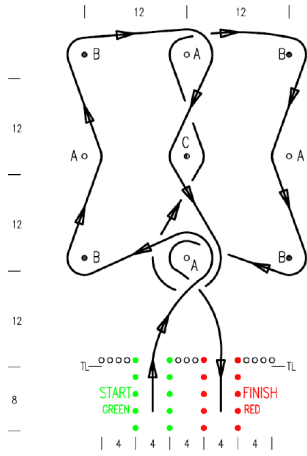

MULTIPLE LOOP

Timing line (0.5 - 1m) TL
Length 30m
Width 20m

REVERSE LAZY EIGHT

Timing line (0.5 - 1m) TL
Length 35m
Width 20m

CRAZY SQUARE

Timing line (0.5 - 1m) TL
Length 40m
Width 20m

PLUMB CRAZY

Timing line (0.5 - 1m) TL
Length 40m
Width 20m

NUCLEUS

Timing line (0.5 - 1m) TL
Length 44m
Width 24m

NOUGHTS & CROSSES

Timing line (0.5 - 1m) TL
Length 36.6m
Width 20m

TRY ANGLES

Timing line (0.5 - 1m) TL
Length 35m
Width 24m

DOUBLE LOOP

Timing line (0.5 - 1m) TL
Length 32m
Width 24m

GABLES

Timing line (0.5 - 1m) TL
Length 44m
Width 24m

DOUBLE BONE

Timing line (0.5 - 1m) TL
Length 44m
Width 24m

GABLE SLALOM

Timing line (0.5 - 1m) TL
Length 44m
Width 24m

TWISTER

Timing line (0.5 - 1m) TL
Length 50m
Width 36m

OPEN SLALOM

Timing line (0.5 - 1m) TL
Length 64m
Width 25m

OFFCENTRIC

Timing line (0.5 - 1m) TL
Length 78m
Width 20m

HOPSCOTCH

Timing line (0.5 - 1m) TL
 Length 78m
 Width 20m

CROSSOVER

Timing line (0.5 - 1m) TL
 Length 64m
 Width 20m