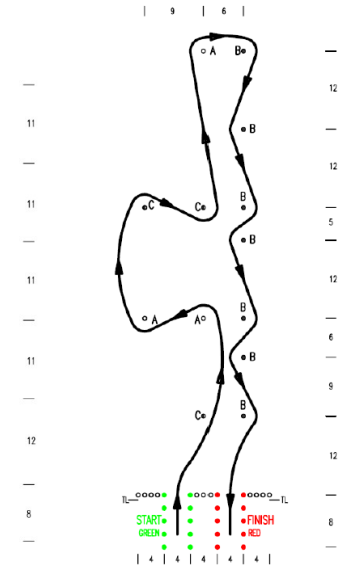

NUCLEUS

Timing line (0.5 - 1m) TL
Length 44m
Width 24m

NOUGHTS & CROSSES

Timing line (0.5 - 1m) TL
Length 36.6m
Width 20m

TRY ANGLES

Timing line (0.5 - 1m) TL
Length 35m
Width 24m

DOUBLE LOOP

Timing line (0.5 - 1m) TL
Length 32m
Width 24m

GABLES

Timing line (0.5 - 1m) TL
Length 44m
Width 24m

DOUBLE BONE

Timing line (0.5 - 1m) TL
Length 44m
Width 24m

GABLE SLALOM

Timing line (0.5 - 1m) TL
Length 44m
Width 24m

TWISTER

Timing line (0.5 - 1m) TL
Length 50m
Width 36m

OPEN SLALOM

Timing line (0.5 - 1m) TL
Length 64m
Width 25m

OFFCENTRIC

Timing line (0.5 - 1m) TL
Length 78m
Width 20m

HOPSCOTCH

Timing line (0.5 - 1m) TL
 Length 78m
 Width 20m

CROSSOVER

Timing line (0.5 - 1m) TL
 Length 64m
 Width 20m

GATE SLALOM

Timing line (0.5 - 1m) TL
 Length 64m
 Width 20m

ECCENTRIC

Timing line (0.5 - 1m) TL
 Length 76m
 Width 20m

LONG CORRIDOR

Field corridor (D) shall be colour A.
 Timing line (0.5 - 1m) TL
 Length 96m
 Width 24m