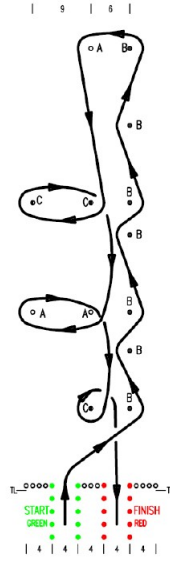

ECCENTRIC

Timing line (0.5 - 1m) TL
Length 76m
Width 20m