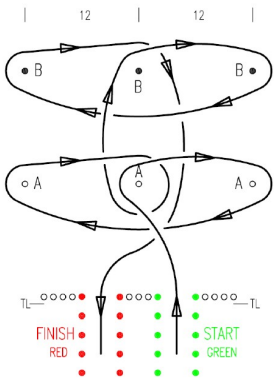

MULTIPLE LOOP

Timing line (0.5 - 1m) TL
Length 30m
Width 20m

REVERSE LAZY EIGHT

Timing line (0.5 - 1m) TL
Length 35m
Width 20m

CRAZY SQUARE

Timing line (0.5 - 1m) TL
Length 40m
Width 20m

PLUMB CRAZY

Timing line (0.5 - 1m) TL
Length 40m
Width 20m

NUCLEUS

Timing line (0.5 - 1m) TL
Length 44m
Width 24m

NOUGHTS & CROSSES

Timing line (0.5 - 1m) TL
Length 36.6m
Width 20m

TRY ANGLES

Timing line (0.5 - 1m) TL
Length 35m
Width 24m

DOUBLE LOOP

Timing line (0.5 - 1m) TL
Length 32m
Width 24m

GABLES

Timing line (0.5 - 1m) TL
Length 44m
Width 24m

DOUBLE BONE

Timing line (0.5 - 1m) TL
Length 44m
Width 24m

GABLE SLALOM

Timing line (0.5 - 1m) TL
Length 44m
Width 24m

TWISTER

Timing line (0.5 - 1m) TL
Length 50m
Width 36m

OPEN SLALOM

Timing line (0.5 - 1m) TL
Length 64m
Width 25m

OFFCENTRIC

Timing line (0.5 - 1m) TL
Length 78m
Width 20m

HOPSCOTCH

Timing line (0.5 - 1m) TL
 Length 78m
 Width 20m

CROSSOVER

Timing line (0.5 - 1m) TL
 Length 64m
 Width 20m