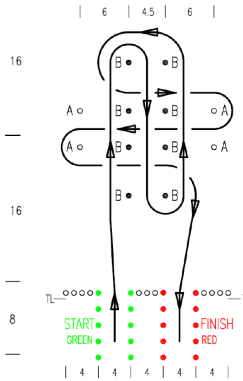

ATOM

Timing line (0.5 - 1m) TL
Length 44m
Width 24m

TRIPLE LOOP

Timing line (0.5 - 1m) TL
Length 44m
Width 24m

BUTTERFLY

Timing line (0.5 - 1m) TL
Length 40m
Width 20m

MANOEUVRING

Timing line (0.5 - 1m) TL
Length 44m
Width 20m

MULTIPLE LOOP

Timing line (0.5 - 1m) TL
Length 30m
Width 20m

REVERSE LAZY EIGHT

Timing line (0.5 - 1m) TL
Length 35m
Width 20m

CRAZY SQUARE

Timing line (0.5 - 1m) TL
Length 40m
Width 20m

PLUMB CRAZY

Timing line (0.5 - 1m) TL
Length 40m
Width 20m

NUCLEUS

Timing line (0.5 - 1m) TL
Length 44m
Width 24m

NOUGHTS & CROSSES

Timing line (0.5 - 1m) TL
Length 36.6m
Width 20m

TRY ANGLES

Timing line (0.5 - 1m) TL
Length 35m
Width 24m

DOUBLE LOOP

Timing line (0.5 - 1m) TL
Length 32m
Width 24m

OPEN SLALOM

Timing line (0.5 - 1m) TL
Length 64m
Width 25m

OFFCENTRIC

Timing line (0.5 - 1m) TL
Length 78m
Width 20m

HOPSCOTCH

Timing line (0.5 - 1m) TL
 Length 78m
 Width 20m

CROSSOVER

Timing line (0.5 - 1m) TL
 Length 64m
 Width 20m