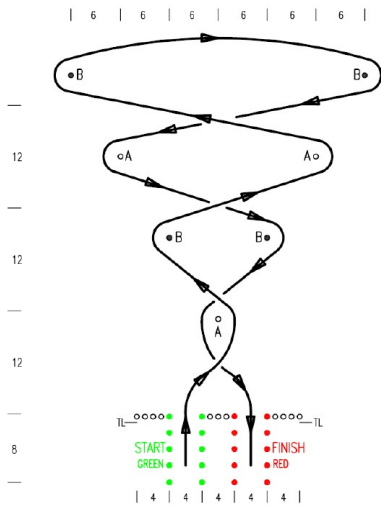

NUCLEUS

Timing line (0.5 - 1m) TL
Length 44m
Width 24m

NOUGHTS & CROSSES

Timing line (0.5 - 1m) TL
Length 36.6m
Width 20m

TRY ANGLES

Timing line (0.5 - 1m) TL
Length 35m
Width 24m

DOUBLE LOOP

Timing line (0.5 - 1m) TL
Length 32m
Width 24m

GABLES

Timing line (0.5 - 1m) TL
Length 44m
Width 24m

DOUBLE BONE

Timing line (0.5 - 1m) TL
Length 44m
Width 24m

GABLE SLALOM

Timing line (0.5 - 1m) TL
Length 44m
Width 24m

TWISTER

Timing line (0.5 - 1m) TL
Length 50m
Width 36m

OPEN SLALOM

Timing line (0.5 - 1m) TL
Length 64m
Width 25m

OFFCENTRIC

Timing line (0.5 - 1m) TL
Length 78m
Width 20m

HOPSCOTCH

Timing line (0.5 - 1m) TL
 Length 78m
 Width 20m

CROSSOVER

Timing line (0.5 - 1m) TL
 Length 64m
 Width 20m

GATE SLALOM

Timing line (0.5 - 1m) TL
 Length 64m
 Width 20m

ECCENTRIC

Timing line (0.5 - 1m) TL
 Length 76m
 Width 20m

LONG CORRIDOR

Field corridor (D) shall be colour A.
 Timing line (0.5 - 1m) TL
 Length 96m
 Width 24m