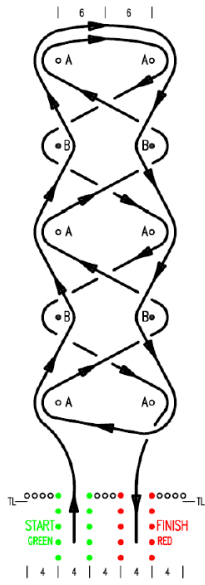

CROSSOVER

Timing line (0.5 - 1m) TL
Length 64m
Width 20m