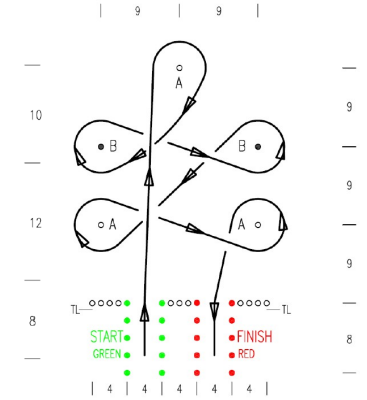

ATOM

Timing line (0.5 - 1m) TL
Length 44m
Width 24m

TRIPLE LOOP

Timing line (0.5 - 1m) TL
Length 44m
Width 24m

BUTTERFLY

Timing line (0.5 - 1m) TL
Length 40m
Width 20m

MANOEUVRING

Timing line (0.5 - 1m) TL
Length 44m
Width 20m

MULTIPLE LOOP

Timing line (0.5 - 1m) TL
Length 30m
Width 20m

REVERSE LAZY EIGHT

Timing line (0.5 - 1m) TL
Length 35m
Width 20m

CRAZY SQUARE

Timing line (0.5 - 1m) TL
Length 40m
Width 20m

PLUMB CRAZY

Timing line (0.5 - 1m) TL
Length 40m
Width 20m

NUCLEUS

Timing line (0.5 - 1m) TL
Length 44m
Width 24m

NOUGHTS & CROSSES

Timing line (0.5 - 1m) TL
Length 36.6m
Width 20m

TRY ANGLES

Timing line (0.5 - 1m) TL
Length 35m
Width 24m

DOUBLE LOOP

Timing line (0.5 - 1m) TL
Length 32m
Width 24m

OPEN SLALOM

Timing line (0.5 - 1m) TL
Length 64m
Width 25m

OFFCENTRIC

Timing line (0.5 - 1m) TL
Length 78m
Width 20m

HOPSCOTCH

Timing line (0.5 - 1m) TL
 Length 78m
 Width 20m

CROSSOVER

Timing line (0.5 - 1m) TL
 Length 64m
 Width 20m